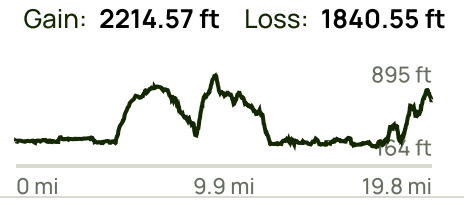

MN ★  
11.4°W  
2/8/2025

Mason Dixon Trail - Map 3 - Trinity Church Rd to Wago Junction  
Mount Wolf, PA