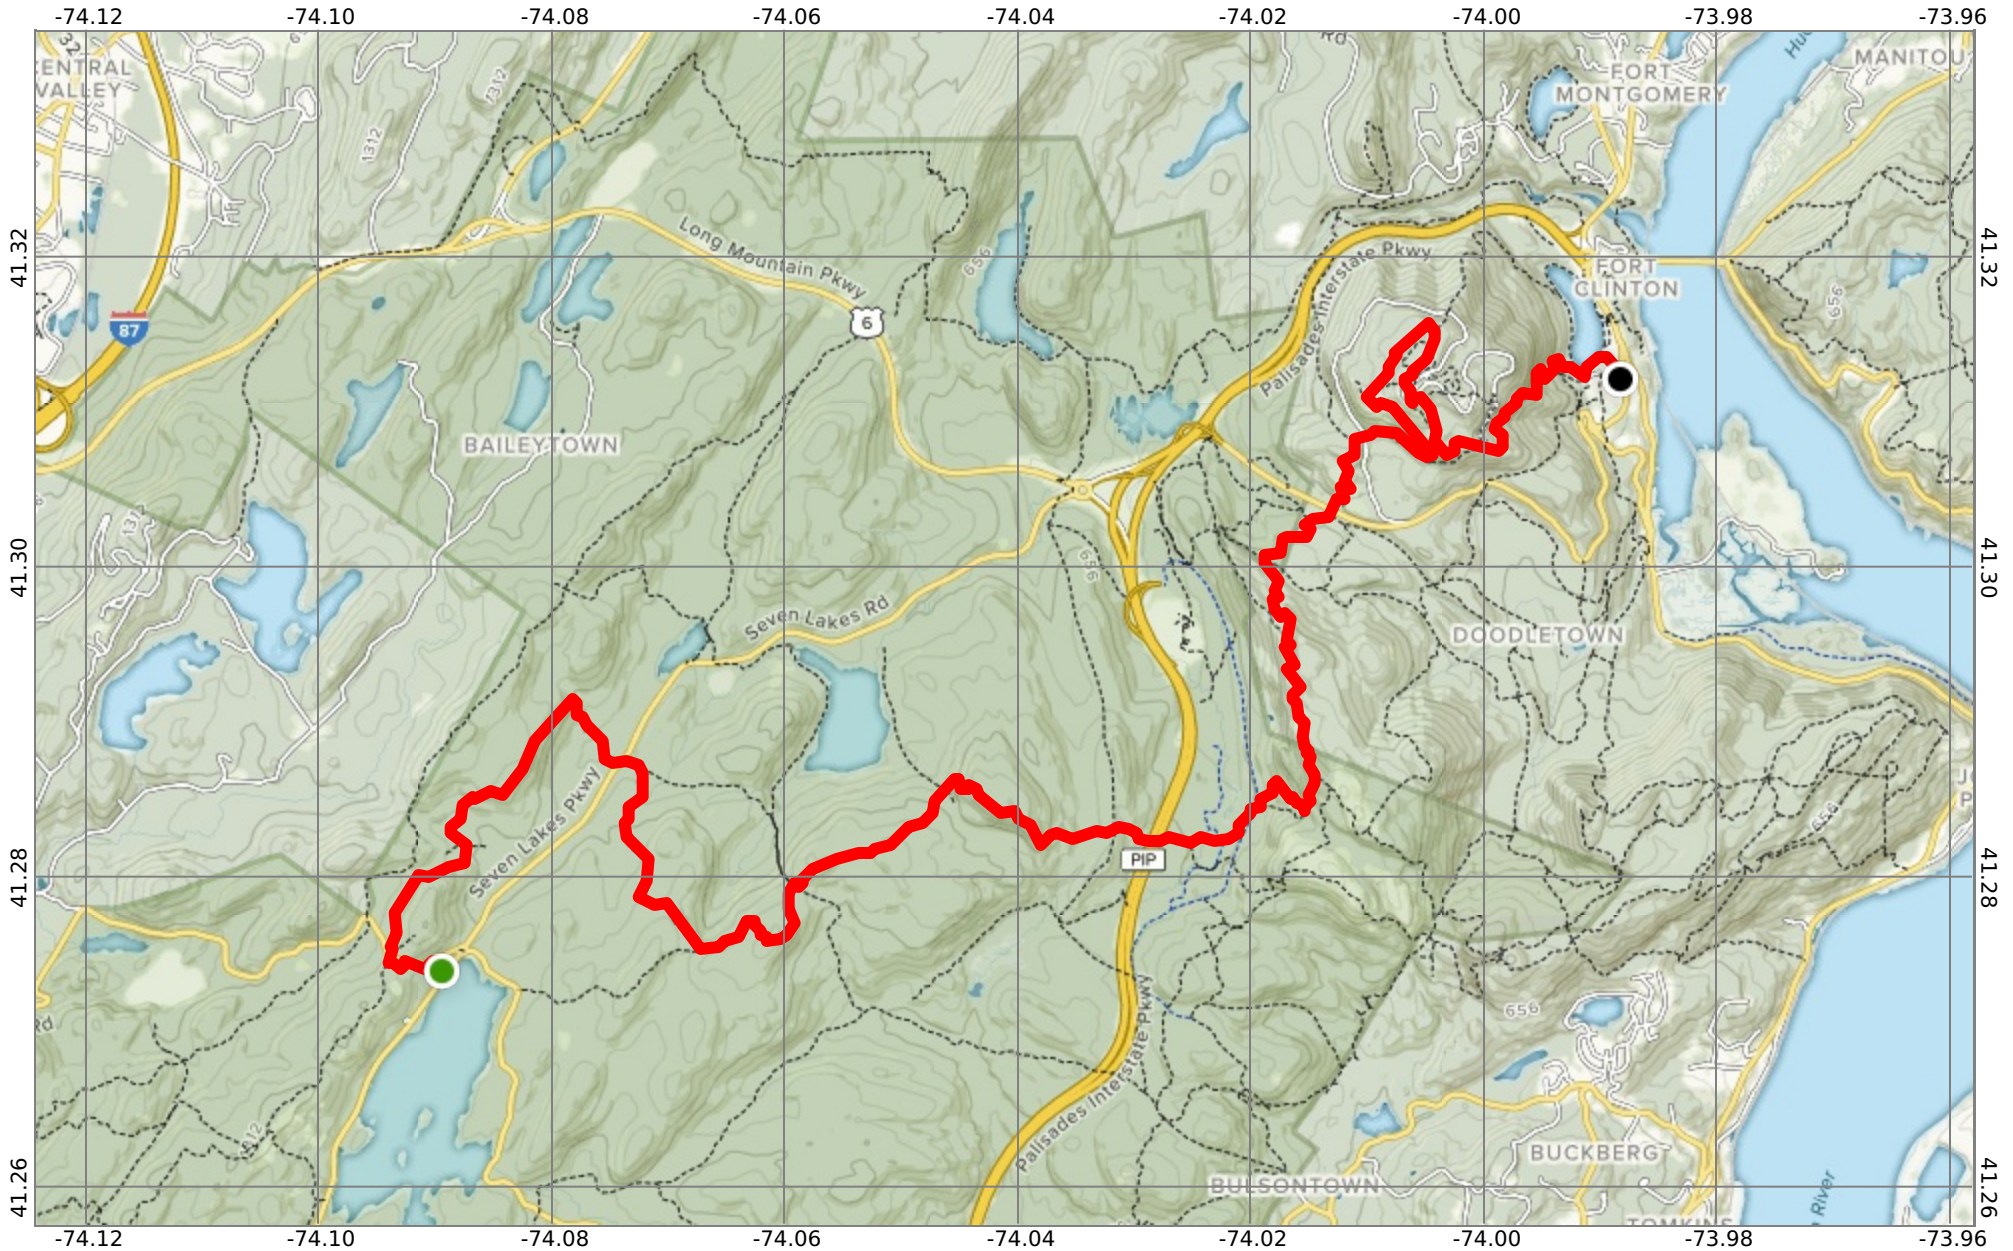

ATNY Seven Lakes Dr to Bear Mountain

MN
13.1°W
9/21/18